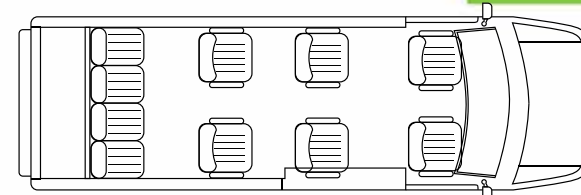

159" EXTENDED
10 PASSENGER
LIMO