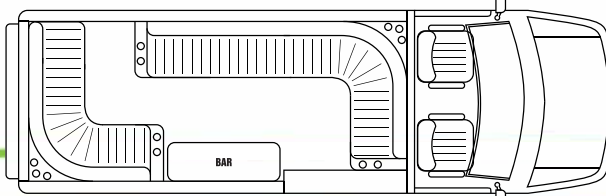

159" EXTENDED
15 PASSENGER
LIMO